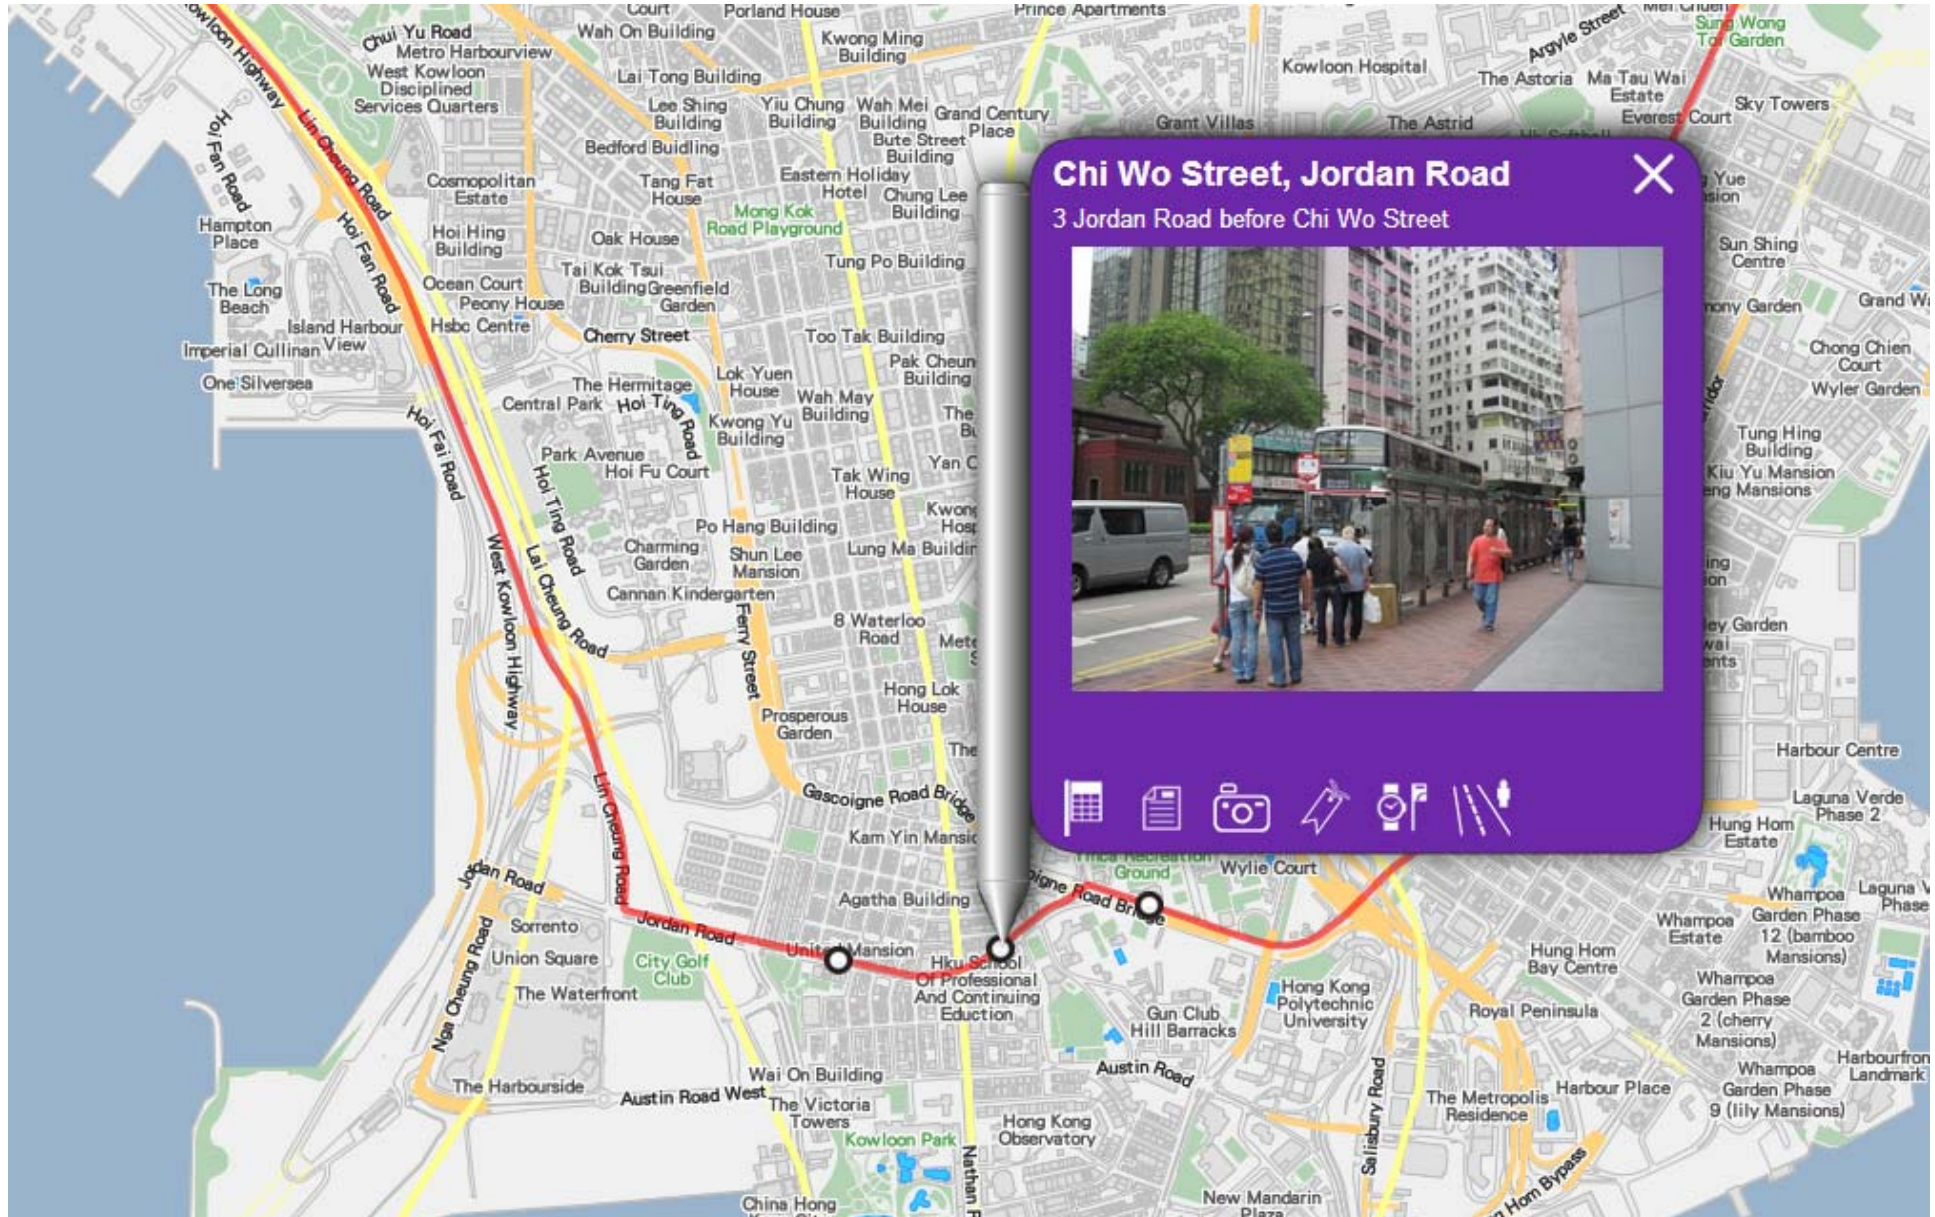

From Airport to Best Western Grand Hotel

- Take Bus A22
- Get off at Chi Wo Street, Jordan

From Airport to Best Western Grand Hotel

- Get off at Chi Wo Street, Jordan ★
- Take a 8 min walk to Best Western Grand Hotel ★